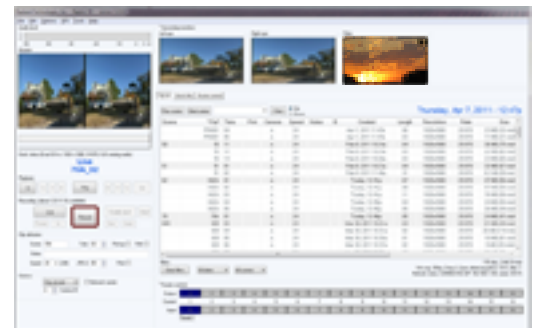

SOFTWARE INTERFACE

Pricing

Professional net: $9,995.00
All sales C.O.D. Factory direct only.

Additional Information

Steve Irwin, President
steve24@playbacktech.com
(818) 556-5030
Playback Technologies Inc., Burbank, CA 91502